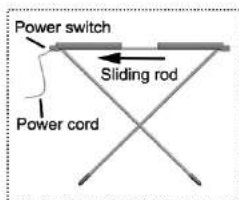

CAUTION

- This warmer only operates in an upright position.
- Store the warmer in a cool and dry location when not in use. Do not store until the warmer cools down.
- This appliance is intended for drying textiles washed in water only.
- Any servicing must be performed by qualified service personnel.
- The warmer must not be located immediately below a power socket/outlet.
- The towel warmer must be installed at a distance of at least 600mm away from bathtubs and showers.

INSTALLATION